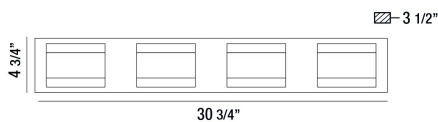

NELSON, 31" VANITY LIGHT

PRODUCT DETAILS

No.	:	35699-019
Product Color	:	CHROME
Product Material	:	METAL
Shade / Accent Colour	:	CLEAR
Shade / Accent Material	:	PRESSED GLASS
Width	:	30.75"
Height	:	4.75"
Ext	:	3.5"
Weight	:	10.3lbs

LIGHT SOURCE DETAILS

Light Source Type	:	INTEGRATED LED
Input Voltage	:	120V
Bulb Voltage	:	120V
Total Wattage	:	38W
Delivered Lumens	:	2600lm
Kelvin	:	3000K
CRI	:	90
Dimmable	:	Yes

OPTIONS AVAILABLE

ITEM NO.	FINISH	SHADE
35699-019	CHROME	CLEAR

TECHNICAL DETAILS

Canopy / Backplate Length	:	30.75"
Canopy / Backplate Height	:	1.5"
Canopy / Backplate Width	:	4.75"
Location	:	DAMP
Approval	:	

PROJECT INFORMATION

 Job Name: Date: Category:

 Comments: