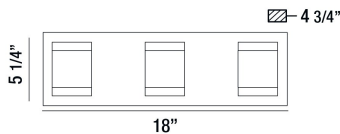

SEATON, 18" VANITY LIGHT

PRODUCT DETAILS

No.	:	35685-012
Product Color	:	CHROME
Product Material	:	METAL
Shade / Accent Colour	:	GLASS
Shade / Accent Material	:	CRYSTAL-LIKE GLASS
Width	:	18"
Height	:	5.25"
Ext	:	4.75"
Weight	:	6.8LBS

OPTIONS AVAILABLE

ITEM NO.	FINISH	SHADE
35685-012	CHROME	CLEAR

TECHNICAL DETAILS

Canopy / Backplate Length	:	18"
Canopy / Backplate Height	:	1.25"
Canopy / Backplate Width	:	5.25"
Driver	:	ES
IP Rating	:	DAMP
Location	:	DAMP
Approval	:	