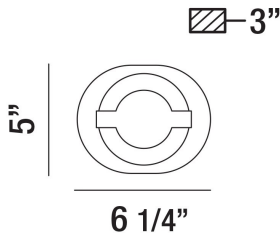

BALEWOOD, WALL MOUNT

PRODUCT DETAILS

No.	:	35663-010
Product Color	:	CHROME
Product Material	:	METAL
Shade / Accent Colour	:	ACRYLIC
Shade / Accent Material	:	ACRYLIC
Width	:	6.25"
Height	:	5"
Ext	:	3"
Weight	:	1.5LBS

OPTIONS AVAILABLE

ITEM NO.	FINISH	SHADE
35663-010	CHROME	FROSTED

TECHNICAL DETAILS

Canopy / Backplate Length	:	4.5"
Canopy / Backplate Height	:	1.25"
Canopy / Backplate Width	:	4.5"
Driver	:	EK-TOP
Mounting	:	UP OR DOWN
IP Rating	:	DAMP
Location	:	DAMP
Approval	:	