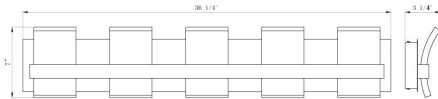

CAMBRIDGE, CAMBRIDGE,5LT LED BATHBAR,BLK

PRODUCT DETAILS

No.	:	35657-019
Product Color	:	CHROME
Product Material	:	METAL
Shade / Accent Colour	:	FROSTED
Shade / Accent Material	:	ACRYLIC
Length	:	36.25"
Width	:	3.25"
Height	:	7"
Overall Height	:	7"
Ext	:	3.25"
Weight	:	11.2LBS
Shade Length	:	3.25"
Shade Width	:	3.25"
Shade Height	:	7"

ITEM NO.	FINISH	SHADE
35657-019	CHROME	FROSTED
35657-025	BLACK	FROSTED

TECHNICAL DETAILS

Light Direction	:	MULTI
Canopy / Backplate Length	:	35.75"
Canopy / Backplate Height	:	4.5"
Canopy / Backplate Width	:	1.25"
Driver	:	EK-TOP
Mounting	:	UP
IP Rating	:	IP44
Location	:	DAMP
Approval	:	