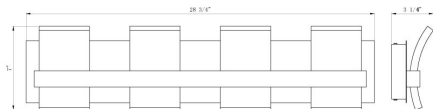

CAMBRIDGE, 4-LIGHT 29IN INTEGRATED LED VANITY

PRODUCT DETAILS

No.	:	35656-012
Product Color	:	CHROME
Product Material	:	METAL
Shade / Accent Colour	:	WHITE
Shade / Accent Material	:	ACRYLIC
Length	:	28.75"
Width	:	3.25"
Height	:	7"
Overall Height	:	7"
Ext	:	3.25"
Weight	:	3LBS
Shade Length	:	3.25"
Shade Width	:	3.25"
Shade Height	:	7"

OPTIONS AVAILABLE

ITEM NO.	FINISH	SHADE
35656-012	CHROME	FROSTED
35656-023	MATTE BLACK	WHITEFROSTED

TECHNICAL DETAILS

Light Direction	:	UP
Hanging Support Type	:	J-BOX
Canopy / Backplate Length	:	28.25"
Canopy / Backplate Height	:	4.5"
Canopy / Backplate Width	:	1.25"
Driver	:	EK-TOP
Mounting	:	UP
IP Rating	:	IP22
Location	:	DAMP
Approval	:	
Title 24	:	YES
Beam Angle	:	360