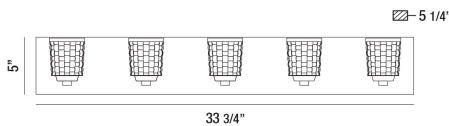

### PRODUCT DETAILS

No.	:	35649-014
Product Color	:	CHROME
Product Material	:	METAL
Shade / Accent Colour	:	GLASS
Shade / Accent Material	:	GLASS
Width	:	33.75"
Height	:	5"
Ext	:	5.25"
Weight	:	10LBS

### TECHNICAL DETAILS

Canopy / Backplate Length	:	33"
Canopy / Backplate Height	:	1.25"
Canopy / Backplate Width	:	5.25"
Driver	:	EK-TOP
Mounting	:	UP
IP Rating	:	DAMP
Location	:	DAMP
Approval	:	