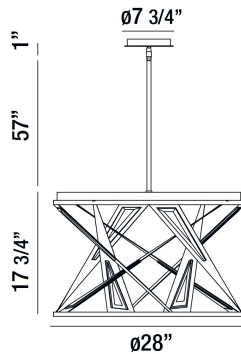

### PRODUCT DETAILS

No.	:	35644-019
Product Color	:	BLACK
Product Material	:	METAL
Shade / Accent Colour	:	CHROME/CLEAR
Shade / Accent Material	:	METAL/CRYSTAL
Diameter	:	28"
Height	:	17.75"
Overall Height	:	75.75"
Weight	:	42.9lbs

### TECHNICAL DETAILS

Hanging Support Type	:	ROD
Hanging Support Length	:	57"
Rods Included	:	3"+6"+12"+18"+18"
Canopy / Backplate Height	:	1"
Canopy / Backplate Dia.	:	6.25"
Location	:	DRY
Approval	:	