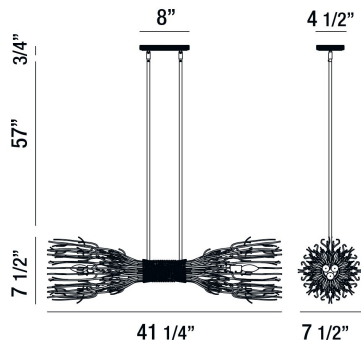

KINDLING, 41" LINEAR CHANDELIER

PRODUCT DETAILS

No.	:	35641-018
Product Color	:	GOLD LEAF
Product Material	:	METAL
Shade / Accent Colour	:	GOLD
Shade / Accent Material	:	BRANCH ACCENTS
Length	:	41.25"
Width	:	7.5"
Height	:	7.5"
Overall Height	:	65.25"
Weight	:	15.8lbs

LIGHT SOURCE DETAILS

Number of Bulbs	:	6
Light Source	:	Incandescent
Light Source Type	:	B10
Input Voltage	:	120V
Bulb Voltage	:	120V
Socket Type	:	E12
Wattage	:	60W
Total Wattage	:	360W
Bulb Included	:	No
Dimmable	:	Yes

OPTIONS AVAILABLE

ITEM NO.	FINISH	SHADE
35641-018	GOLD LEAF	GOLD

TECHNICAL DETAILS

Hanging Support Type	:	ROD
Hanging Support Length	:	57"
Rods Included	:	3"+6"+12"+18"+18"
Canopy / Backplate Length	:	8"
Canopy / Backplate Height	:	0.75"
Canopy / Backplate Width	:	4.5"
Location	:	DRY
Approval	:	