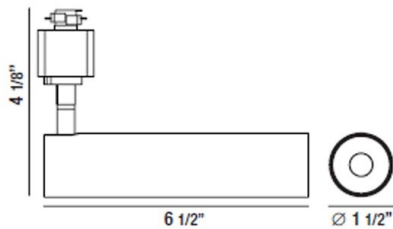

35457, LED 7W TRACK HEAD

PRODUCT DETAILS

No.	:	35457-30-01
Product Color	:	BLACK
Length	:	6.5"
Diameter	:	1.5"
Height	:	4.125"
Weight	:	6lbs

LIGHT SOURCE DETAILS

Light Source Type	:	INTEGRATED LED
Input Voltage	:	120V
Bulb Voltage	:	120V
Socket Type	:	LED
Total Wattage	:	7W
Initial Lumens	:	540lm
Kelvin	:	3000K
CRI	:	80
Dimmable	:	Yes

OPTIONS AVAILABLE

ITEM NO.	FINISH	SHADE
35457-30-01	BLACK	
35457-30-02	WHITE	

TECHNICAL DETAILS

Title 24	:	Yes
Beam Angle	:	30

PROJECT INFORMATION

 Job Name: Date: Category:

 Comments: