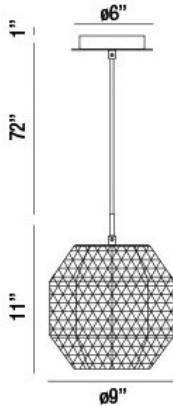

CATALDA, 9" ROUND PENDANT

PRODUCT DETAILS

No.	:	34289-013
Product Color	:	CHROME
Product Material	:	METAL
Shade / Accent Colour	:	GLASS
Shade / Accent Material	:	GLASS
Diameter	:	9"
Height	:	11"
Overall Height	:	84"
Weight	:	2.5LBS

OPTIONS AVAILABLE

ITEM NO.	FINISH	SHADE
34289-013	CHROME	AMBER
34289-037	CHROME	SMOKE

TECHNICAL DETAILS

Hanging Support Type	:	WIRE
Hanging Support Length	:	72"
Canopy / Backplate Height	:	1"
Canopy / Backplate Dia.	:	6"
IP Rating	:	DRY
Location	:	DRY
Approval	:	