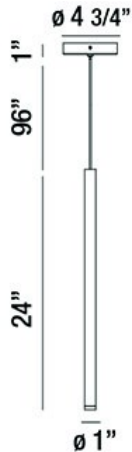

### PRODUCT DETAILS

No.	:	34165-041
Product Color	:	MATTE BLACK
Product Material	:	METAL
Shade / Accent Colour	:	BLACK
Shade / Accent Material	:	STEEL
Diameter	:	1"
Height	:	24"
Overall Height	:	121"
Weight	:	1.6LBS

### LIGHT SOURCE DETAILS

Number of Bulbs	:	1
Light Source	:	LED
Light Source Type	:	INTEGRATED LED
Input Voltage	:	120V
Bulb Voltage	:	120V
Socket Type	:	INTEGRATED
Wattage	:	1 X 3W
Total Wattage	:	3W
Delivered Lumens	:	150LM
Kelvin	:	3000K
CRI	:	90
Bulb Included	:	YES
Dimmable	:	NO

### TECHNICAL DETAILS

Hanging Support Type	:	WIRE
Hanging Support Length	:	96"
Canopy / Backplate Height	:	1"
Canopy / Backplate Dia.	:	4.75"
IP Rating	:	IP22
Location	:	DRY
Approval	:	
Title 24	:	YES
Beam Angle	:	360