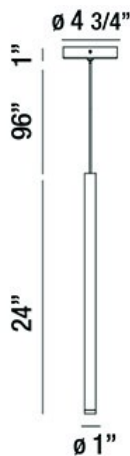

NAVADA, 1" ROUND PENDANT

PRODUCT DETAILS

No.	:	34165-010
Product Color	:	SATIN NICKEL
Product Material	:	METAL
Shade / Accent Colour	:	SATIN NICKEL
Shade / Accent Material	:	METAL TUBES
Diameter	:	1"
Height	:	24"
Overall Height	:	121"
Weight	:	1.6lbs

LIGHT SOURCE DETAILS

Light Source Type	:	INTEGRATED LED
Input Voltage	:	120V
Bulb Voltage	:	120V
Socket Type	:	LED
Total Wattage	:	3W
Delivered Lumens	:	150lm
Kelvin	:	3000K
CRI	:	90+
Dimmable	:	No

OPTIONS AVAILABLE

ITEM NO.	FINISH	SHADE
34165-010	SATIN NICKEL	SATIN NICKEL
34165-027	ANTIQUE BRASS	ANTIQUE BRASS
34165-034	WHITE	WHITE
34165-041	BLACK	BLACK

TECHNICAL DETAILS

Hanging Support Type	:	WIRE
Hanging Support Length	:	96"
Canopy / Backplate Height	:	1"
Canopy / Backplate Dia.	:	4.75"
Location	:	DRY
Approval	:	