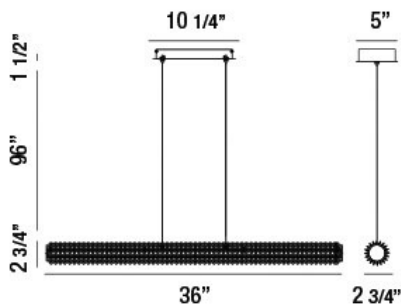

## SASSI, 36" LINEAR CHANDELIER

### PRODUCT DETAILS

No.	:	34154-014
Product Color	:	CHROME
Product Material	:	METAL
Shade / Accent Colour	:	CLEAR
Shade / Accent Material	:	CRYSTAL
Length	:	36"
Width	:	2.75"
Height	:	2.75"
Overall Height	:	100.25"
Weight	:	8.8lbs

### TECHNICAL DETAILS

Hanging Support Type	:	AIRCRAFT CABLE
Hanging Support Length	:	96"
Canopy / Backplate Length	:	10.25"
Canopy / Backplate Height	:	1.5"
Canopy / Backplate Width	:	5"
Location	:	DRY
Approval	:	