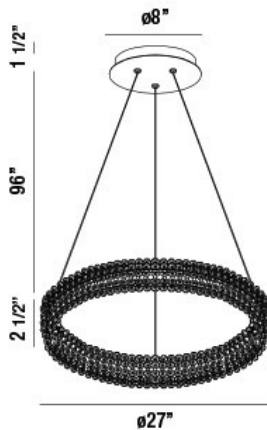

SASSI, 27IN INTEGRATED LED PENDANT CHANDELIER

PRODUCT DETAILS

No.	:	34153-017
Product Color	:	CHROME
Product Material	:	METAL
Shade / Accent Colour	:	CLEAR
Shade / Accent Material	:	CRYSTAL BEAD
Diameter	:	27"
Height	:	2.5"
Overall Height	:	100"
Weight	:	14.8LBS

LIGHT SOURCE DETAILS

Number of Bulbs	:	1
Light Source	:	LED
Light Source Type	:	INTEGRATED LED
Input Voltage	:	120V
Bulb Voltage	:	120V
Socket Type	:	INTEGRATED
Wattage	:	1 X 48W
Total Wattage	:	48W
Delivered Lumens	:	1973LM
Kelvin	:	3000K
CRI	:	90
Bulb Included	:	YES
Dimmable	:	YES

OPTIONS AVAILABLE

ITEM NO.	FINISH	SHADE
34153-017	CHROME	CLEAR

TECHNICAL DETAILS

Hanging Support Type	:	AIRCRAFT CABLE
Hanging Support Length	:	96"
Canopy / Backplate Height	:	1.5"
Canopy / Backplate Dia.	:	8"
Driver	:	ES
IP Rating	:	IP22
Location	:	DRY
Approval	:	
Title 24	:	YES
Beam Angle	:	360