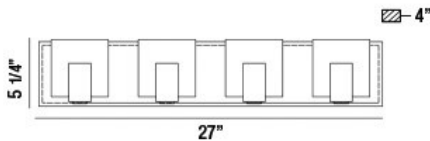

CANMORE, 4-LIGHT LED BATHBAR

PRODUCT DETAILS

No.	:	34144-024
Product Color	:	BLACK
Product Material	:	METAL
Shade / Accent Colour	:	FROSTED
Shade / Accent Material	:	ACRYLIC
Width	:	27"
Height	:	5.25"
Overall Height	:	5.25"
Ext	:	4"
Weight	:	5LBS

LIGHT SOURCE DETAILS

Light Source Type	:	INTEGRATED LED
Input Voltage	:	120V
Bulb Voltage	:	120V
Total Wattage	:	32W
Delivered Lumens	:	1465LM
Kelvin	:	3000K
CRI	:	90+
Dimmable	:	YES

OPTIONS AVAILABLE

ITEM NO.	FINISH	SHADE
34144-015	CHROME	FROSTED
34144-024	BLACK	FROSTED

TECHNICAL DETAILS

Canopy / Backplate Length	:	27"
Canopy / Backplate Height	:	1.25"
Canopy / Backplate Width	:	5"
Driver	:	EK-TOP
IP Rating	:	DAMP
Location	:	DAMP
Approval	:	

PROJECT INFORMATION

 Job Name: Date: Type: