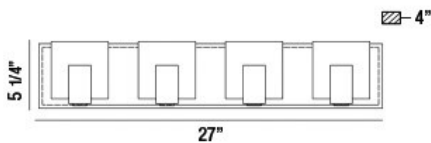

CANMORE, 4-LIGHT 27IN INTEGRATED LED VANITY

PRODUCT DETAILS

No.	:	34144-024
Product Color	:	MATTE BLACK
Product Material	:	METAL
Shade / Accent Colour	:	WHITE
Shade / Accent Material	:	ACRYLIC
Length	:	27"
Width	:	27"
Height	:	5.25"
Overall Height	:	5.25"
Ext	:	4"
Weight	:	7LBS

OPTIONS AVAILABLE

ITEM NO.	FINISH	SHADE
34144-015	CHROME	FROSTED
34144-024	MATTE BLACK	FROSTED

TECHNICAL DETAILS

Hanging Support Type	:	J-BOX
Canopy / Backplate Length	:	27"
Canopy / Backplate Height	:	5"
Canopy / Backplate Width	:	1.25"
Driver	:	EK-TOP
IP Rating	:	IP22
Location	:	DAMP
Approval	:	
Title 24	:	YES
Beam Angle	:	360