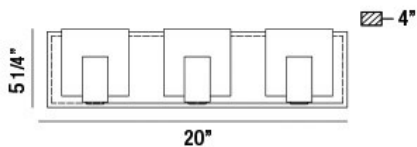

CANMORE, 3-LIGHT 20IN INTEGRATED LED VANITY

PRODUCT DETAILS

No.	:	34143-023
Product Color	:	MATTE BLACK
Product Material	:	METAL
Shade / Accent Colour	:	WHITE
Shade / Accent Material	:	ACRYLIC
Length	:	20"
Width	:	20.25"
Height	:	5.25"
Overall Height	:	5.25"
Ext	:	4"
Weight	:	5.5LBS

OPTIONS AVAILABLE

ITEM NO.	FINISH	SHADE
34143-018	CHROME	FROSTED
34143-023	MATTE BLACK	FROSTED

TECHNICAL DETAILS

Hanging Support Type	:	J-BOX
Canopy / Backplate Length	:	20.25"
Canopy / Backplate Height	:	5"
Canopy / Backplate Width	:	1.25"
Driver	:	EK-TOP
IP Rating	:	IP22
Location	:	DAMP
Approval	:	
Beam Angle	:	360