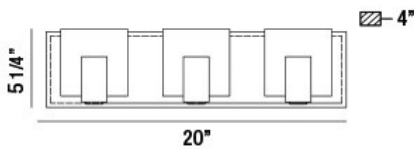

### PRODUCT DETAILS

No.	:	34143-018
Product Color	:	CHROME
Product Material	:	METAL
Shade / Accent Colour	:	WHITE
Shade / Accent Material	:	ACRYLIC
Length	:	20"
Width	:	20.25"
Height	:	5.25"
Overall Height	:	5.25"
Ext	:	4"
Weight	:	5.5LBS

### TECHNICAL DETAILS

Hanging Support Type	:	J-BOX
Canopy / Backplate Length	:	20.25"
Canopy / Backplate Height	:	5"
Canopy / Backplate Width	:	1.25"
Driver	:	EK-TOP
IP Rating	:	IP22
Location	:	DAMP
Approval	:	
Beam Angle	:	360