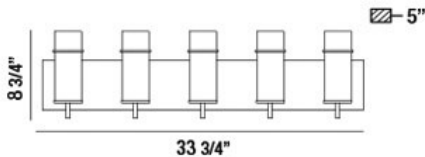

PISTA, 5-LIGHT 34IN VANITY

PRODUCT DETAILS

No.	:	34136-044
Product Color	:	GOLD
Product Material	:	METAL
Shade / Accent Colour	:	CLEAR
Shade / Accent Material	:	GLASS
Length	:	33.75"
Width	:	33.75"
Height	:	8.75"
Overall Height	:	8.75"
Ext	:	5"
Weight	:	8.9LBS

LIGHT SOURCE DETAILS

Number of Bulbs	:	5
Light Source Type	:	EDISON
Input Voltage	:	120V
Bulb Voltage	:	120V
Socket Type	:	E26
Wattage	:	5 X 60W
Total Wattage	:	300W
Bulb Included	:	YES
Dimmable	:	YES

OPTIONS AVAILABLE

ITEM NO.	FINISH	SHADE
34136-010	CHROME	GLASS
34136-031	MATTE BLACK	GLASS
34136-044	GOLD	GLASS

TECHNICAL DETAILS

Hanging Support Type	:	J-BOX
Canopy / Backplate Length	:	33.75"
Canopy / Backplate Height	:	5"
Canopy / Backplate Width	:	1"
Mounting	:	UP
IP Rating	:	IP22
Location	:	DAMP
Approval	:	
Beam Angle	:	360