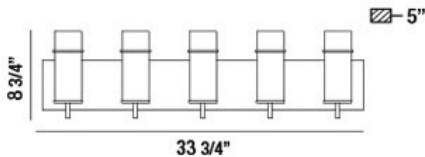

### PRODUCT DETAILS

No.	:	34136-031
Product Color	:	BLACK
Product Material	:	METAL
Shade / Accent Colour	:	GLASS
Shade / Accent Material	:	GLASS
Width	:	33.75"
Height	:	8.75"
Overall Height	:	8.75"
Ext	:	5"
Weight	:	8.9LBS

### TECHNICAL DETAILS

Canopy / Backplate Length	:	33.75"
Canopy / Backplate Height	:	1"
Canopy / Backplate Width	:	5"
Mounting	:	UP
IP Rating	:	DAMP
Location	:	DAMP
Approval	:	