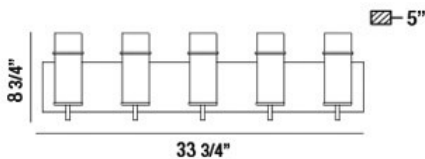

PISTA, 5-LIGHT 34IN VANITY

PRODUCT DETAILS

No.	:	34136-031
Product Color	:	MATTE BLACK
Product Material	:	METAL
Shade / Accent Colour	:	CLEAR
Shade / Accent Material	:	GLASS
Length	:	33.75"
Width	:	33.75"
Height	:	8.75"
Overall Height	:	8.75"
Ext	:	5"
Weight	:	8.9LBS

LIGHT SOURCE DETAILS

Number of Bulbs	:	5
Light Source Type	:	EDISON
Input Voltage	:	120V
Bulb Voltage	:	120V
Socket Type	:	E26
Wattage	:	5 X 60W
Total Wattage	:	300W
Bulb Included	:	YES
Dimmable	:	YES

OPTIONS AVAILABLE

ITEM NO.	FINISH	SHADE
34136-010	CHROME	GLASS
34136-031	MATTE BLACK	GLASS
34136-044	GOLD	GLASS

TECHNICAL DETAILS

Hanging Support Type	:	J-BOX
Canopy / Backplate Length	:	33.75"
Canopy / Backplate Height	:	5"
Canopy / Backplate Width	:	1"
Mounting	:	UP
IP Rating	:	IP22
Location	:	DAMP
Approval	:	
Beam Angle	:	360