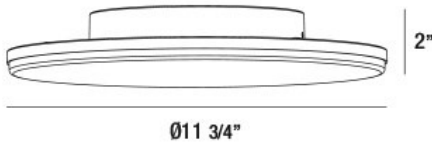

34118, ROUND OUTDOOR LED SURFACEMNT

PRODUCT DETAILS

No.	:	34118-016
Product Color	:	GRAPHITE GREY
Shade / Accent Colour	:	ACRYLIC
Diameter	:	11.75"
Height	:	2"
Weight	:	3.7LBS

LIGHT SOURCE DETAILS

Light Source Type	:	INTEGRATED LED
Input Voltage	:	120V
Bulb Voltage	:	120V
Socket Type	:	LED
Total Wattage	:	20W
Kelvin	:	3000K
CRI	:	80
Dimmable	:	NO

OPTIONS AVAILABLE

ITEM NO.	FINISH	SHADE
34118-016	GRAPHITE GREY	FROSTED ACRYLIC

TECHNICAL DETAILS

Canopy / Backplate Height	:	1.5"
Canopy / Backplate Dia.	:	6.75"
IP Rating	:	54
Location	:	WET
Approval	:	
Title 24	:	YES