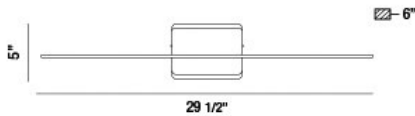

### TECHNICAL DETAILS

Canopy / Backplate Length	:	6.25"
Canopy / Backplate Height	:	1.25"
Canopy / Backplate Width	:	4.125"
Mounting	:	Down
Location	:	DRY
Approval	:	