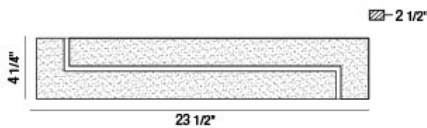

TECHNICAL DETAILS

Driver	:	HUEJUC
Mounting	:	UP OR DOWN
IP Rating	:	DAMP
Location	:	DAMP
Approval	:	

PROJECT INFORMATION

Job Name: Date: Type:

Comments: