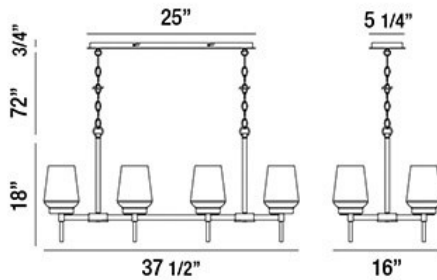

MANCHESTER, 38" LINEAR CHANDELIER

PRODUCT DETAILS

No.	:	34095-010
Product Color	:	BRASS
Product Material	:	METAL
Shade / Accent Colour	:	CLEAR/OPAL WHITE
Shade / Accent Material	:	GLASS
Length	:	37.5"
Width	:	16"
Height	:	18"
Overall Height	:	90.75"
Weight	:	22.1lbs

OPTIONS AVAILABLE

ITEM NO.	FINISH	SHADE
34095-010	BRASS	CLEAR/OPAL WHITE

TECHNICAL DETAILS

Hanging Support Type	:	CHAIN
Hanging Support Length	:	72"
Canopy / Backplate Length	:	25"
Canopy / Backplate Height	:	0.75"
Canopy / Backplate Width	:	5.25"
Location	:	DRY
Approval	:	