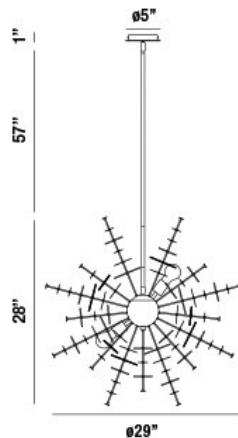

BONAZZI, 29" ROUND CHANDELIER

PRODUCT DETAILS

No.	:	34083-024
Product Color	:	CHROME
Product Material	:	METAL
Shade / Accent Colour	:	SMOKE/CLEAR/FROSTED
Shade / Accent Material	:	GLASS/METAL DISCS
Diameter	:	29"
Height	:	28"
Overall Height	:	86"
Weight	:	18.4lbs

LIGHT SOURCE DETAILS

Number of Bulbs	:	9
Light Source	:	Incandescent
Light Source Type	:	A19
Input Voltage	:	120V
Bulb Voltage	:	120V
Socket Type	:	E26
Wattage	:	60W
Total Wattage	:	540W
Bulb Included	:	No
Dimmable	:	Yes

OPTIONS AVAILABLE

ITEM NO.	FINISH	SHADE
34083-024	CHROME	SMOKE/CLEAR/FROSTED

TECHNICAL DETAILS

Hanging Support Type	:	ROD
Hanging Support Length	:	57"
Rods Included	:	3"+6"+12"+18"+18"
Canopy / Backplate Height	:	1"
Canopy / Backplate Dia.	:	5"
Location	:	DRY
Approval	:	