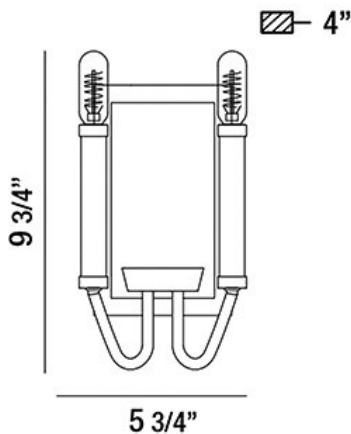

OPTIONS AVAILABLE

ITEM NO.	FINISH	SHADE
34069-011	BLACK	BLACK/BRASS