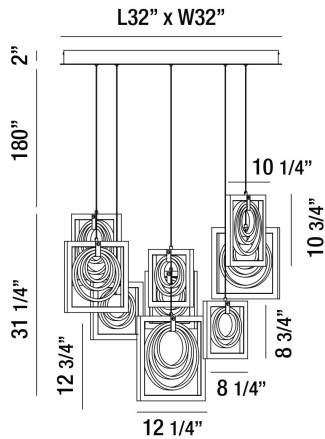

CORINNA, 32" SQUARE CHANDELIER

PRODUCT DETAILS

No.	:	34056-011
Product Color	:	ANTIQUE SILVER
Product Material	:	METAL
Shade / Accent Colour	:	CLEAR
Shade / Accent Material	:	CRYSTAL
Length	:	32"
Width	:	32"
Height	:	31.25"
Overall Height	:	194.75"
Weight	:	75.5lbs

LIGHT SOURCE DETAILS

Light Source Type	:	INTEGRATED LED
Input Voltage	:	120V
Bulb Voltage	:	120V
Socket Type	:	LED
Total Wattage	:	133W
Total Lumen	:	11950lm
Kelvin	:	3000K
CRI	:	80+
Dimmable	:	Yes

OPTIONS AVAILABLE

ITEM NO.	FINISH	SHADE
34056-011	ANTIQUE SILVER	CLEAR

TECHNICAL DETAILS

Hanging Support Type	:	WIRE
Hanging Support Length	:	180"
Canopy / Backplate Length	:	32"
Canopy / Backplate Height	:	2"
Canopy / Backplate Width	:	32"
Location	:	DRY
Approval	:	