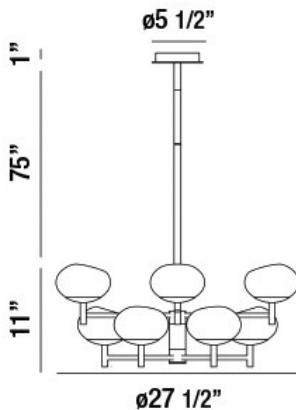

## BURLINGTON, 28" ROUND CHANDELIER

### PRODUCT DETAILS

No.	:	34045-015
Product Color	:	CHROME
Product Material	:	METAL
Shade / Accent Colour	:	OPAL WHITE
Shade / Accent Material	:	BLOWN GLASS
Diameter	:	27.5"
Height	:	11"
Overall Height	:	87"
Weight	:	22lbs

### TECHNICAL DETAILS

Hanging Support Type	:	ROD
Hanging Support Length	:	75"
Rods Included	:	3"+6"+12"+18"+18"+18"
Canopy / Backplate Height	:	1"
Canopy / Backplate Dia.	:	5.5"
Location	:	DRY
Approval	:	