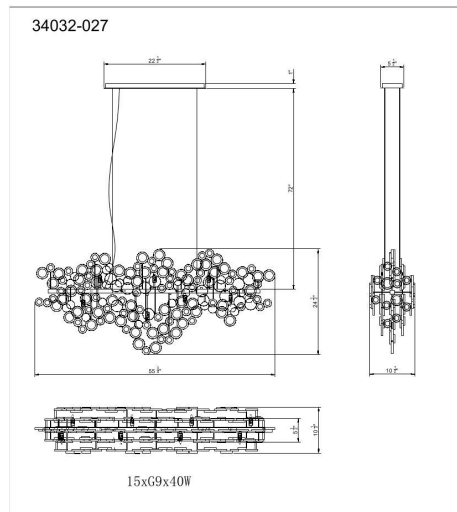

TRENTO, 15-LIGHT 56IN LINEAR CHANDELIER

PRODUCT DETAILS

No.	:	34032-015
Product Color	:	CHROME
Product Material	:	METAL
Shade / Accent Colour	:	CLEAR
Shade / Accent Material	:	GLASS
Length	:	55.75"
Width	:	10.5"
Height	:	24.5"
Overall Height	:	97.5"
Weight	:	44LBS

LIGHT SOURCE DETAILS

Number of Bulbs	:	15
Light Source Type	:	G9
Input Voltage	:	120V
Bulb Voltage	:	120V
Socket Type	:	G9
Wattage	:	15 X 40W
Total Wattage	:	600W
Bulb Included	:	YES
Dimmable	:	YES

OPTIONS AVAILABLE

ITEM NO.	FINISH	SHADE
34032-015	CHROME	CLEAR
34032-027	GOLD	CLEAR

TECHNICAL DETAILS

Hanging Support Type	:	AIRCRAFT CABLE
Canopy / Backplate Length	:	22.5"
Canopy / Backplate Height	:	1"
Canopy / Backplate Width	:	5.5"
IP Rating	:	IP22
Location	:	DRY
Approval	:	
Beam Angle	:	360