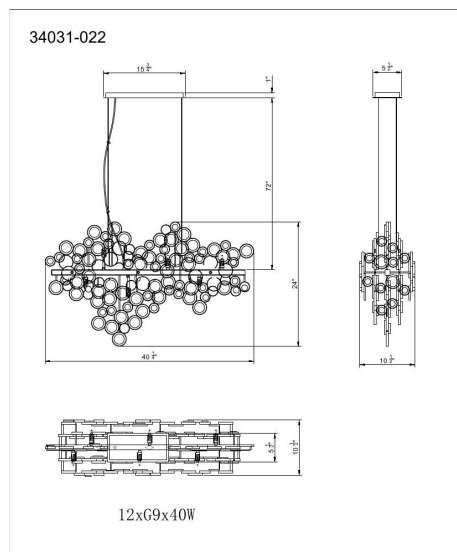

### PRODUCT DETAILS

No.	:	34031-022
Product Color	:	GOLD
Product Material	:	METAL
Shade / Accent Colour	:	AMBER
Shade / Accent Material	:	GLASS
Length	:	40.25"
Width	:	10.5"
Height	:	24"
Overall Height	:	97"
Weight	:	37.9LBS

### LIGHT SOURCE DETAILS

Number of Bulbs	:	12
Light Source Type	:	G9
Input Voltage	:	120V
Bulb Voltage	:	120V
Socket Type	:	G9
Wattage	:	12 X 40W
Total Wattage	:	480W
Bulb Included	:	YES
Dimmable	:	YES

### TECHNICAL DETAILS

Hanging Support Type	:	AIRCRAFT CABLE
Canopy / Backplate Length	:	15.75"
Canopy / Backplate Height	:	1"
Canopy / Backplate Width	:	5.5"
IP Rating	:	IP22
Location	:	DRY
Approval	:	
Beam Angle	:	360