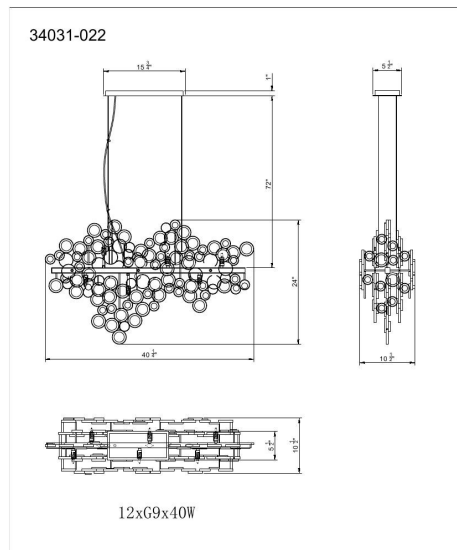

TRENTO, 12-LIGHT 40IN LINEAR CHANDELIER

PRODUCT DETAILS

No.	:	34031-018
Product Color	:	CHROME
Product Material	:	METAL
Shade / Accent Colour	:	CLEAR
Shade / Accent Material	:	GLASS
Length	:	40.25"
Width	:	10.5"
Height	:	24"
Overall Height	:	97"
Weight	:	38LBS

LIGHT SOURCE DETAILS

Number of Bulbs	:	12
Light Source	:	BULB
Light Source Type	:	G9
Input Voltage	:	120V
Bulb Voltage	:	120V
Socket Type	:	G9
Wattage	:	40W
Total Wattage	:	480W
Bulb Included	:	YES
Dimmable	:	YES

OPTIONS AVAILABLE

ITEM NO.	FINISH	SHADE
34031-018	CHROME	CLEAR
34031-022	GOLD	CLEAR

TECHNICAL DETAILS

Hanging Support Type	:	AIRCRAFT CABLE
Hanging Support Length	:	72"
Canopy / Backplate Length	:	15.75"
Canopy / Backplate Height	:	1"
Canopy / Backplate Width	:	5.5"
IP Rating	:	IP22
Location	:	DRY
Approval	:	
Beam Angle	:	360