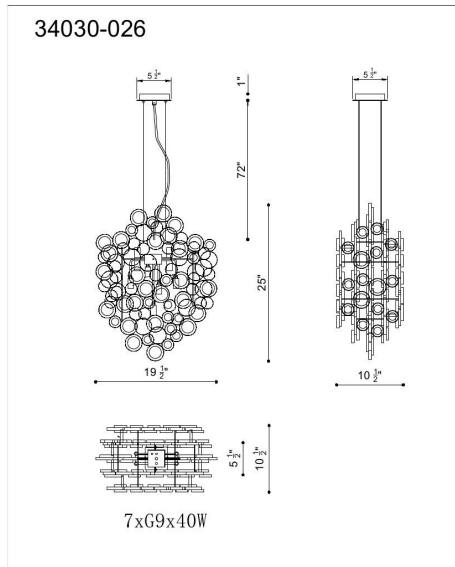

TRENTO, 7-LIGHT 25IN PENDANT CHANDELIER

PRODUCT DETAILS

No.	:	34030-011
Product Color	:	CHROME
Product Material	:	METAL
Shade / Accent Colour	:	CLEAR
Shade / Accent Material	:	GLASS
Length	:	19.5"
Width	:	10.5"
Height	:	25"
Overall Height	:	98"
Weight	:	20.4LBS

LIGHT SOURCE DETAILS

Number of Bulbs	:	7
Light Source Type	:	G9
Input Voltage	:	120V
Bulb Voltage	:	120V
Socket Type	:	G9
Wattage	:	7 X 40W
Total Wattage	:	280W
Bulb Included	:	YES
Dimmable	:	YES

OPTIONS AVAILABLE

ITEM NO.	FINISH	SHADE
34030-011	CHROME	CLEAR
34030-026	GOLD	CLEAR

TECHNICAL DETAILS

Hanging Support Type	:	AIRCRAFT CABLE
Hanging Support Length	:	72"
Canopy / Backplate Length	:	5.5"
Canopy / Backplate Height	:	1"
Canopy / Backplate Width	:	5.5"
IP Rating	:	IP22
Location	:	DRY
Approval	:	
Beam Angle	:	360