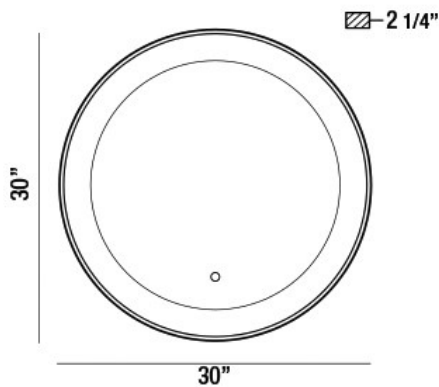

OPTIONS AVAILABLE

ITEM NO.	FINISH	SHADE
33830-018	ANODIZED BLACK