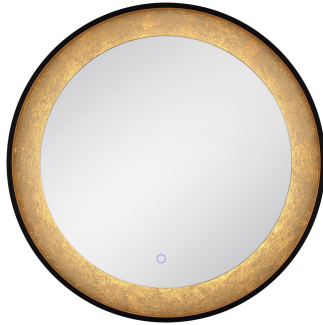

## ANYA, 30IN INTEGRATED LED MIRROR

### PRODUCT DETAILS

No.	:	33830-018
Product Color	:	ANODIZED BLACK
Shade / Accent Colour	:	GOLD
Shade / Accent Material	:	GOLD FOIL
Diameter	:	30"
Ext	:	2.25"
Weight	:	20.8LBS