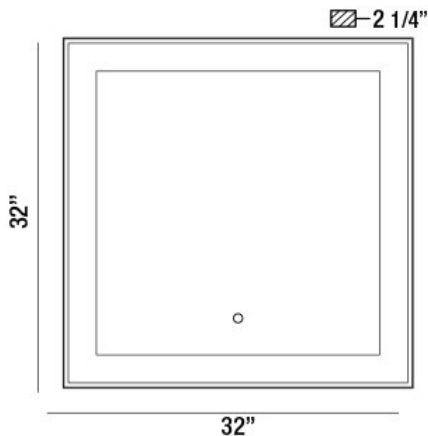

TECHNICAL DETAILS

Location	:	DAMP
Approval	:	

PROJECT INFORMATION

Job Name: Date: Category:

Comments: