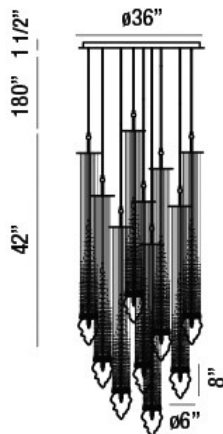

CASCATA, 36" ROUND CHANDELIER

PRODUCT DETAILS

No.	:	33749-013
Product Color	:	BRONZE
Product Material	:	METAL
Shade / Accent Colour	:	AMBER
Shade / Accent Material	:	HAND-BLOWN GLASS/CRYSTAL BEADING
Diameter	:	36"
Height	:	42"
Overall Height	:	223.5"
Weight	:	85.8lbs
Shade Diameter	:	6"

LIGHT SOURCE DETAILS

Number of Bulbs	:	9
Light Source	:	Halogen
Light Source Type	:	G9
Input Voltage	:	120V
Bulb Voltage	:	120V
Socket Type	:	G9
Wattage	:	40W
Total Wattage	:	360W
Bulb Included	:	Yes
Dimmable	:	Yes

OPTIONS AVAILABLE

ITEM NO.	FINISH	SHADE
33749-013	BRONZE	AMBER

TECHNICAL DETAILS

Hanging Support Type	:	WIRE
Hanging Support Length	:	180"
Canopy / Backplate Height	:	1.5"
Canopy / Backplate Dia.	:	36"
Location	:	DRY
Approval	:	