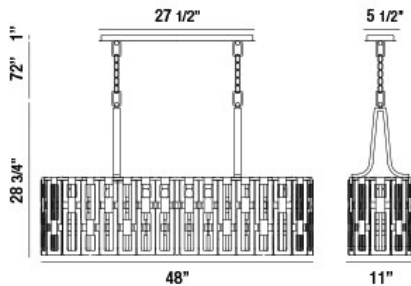

### PRODUCT DETAILS

No.	:	33743-011
Product Color	:	CHROME
Product Material	:	METAL
Shade / Accent Colour	:	CLEAR
Shade / Accent Material	:	HAND PRESSED GLASS
Length	:	48"
Width	:	11"
Height	:	28.75"
Overall Height	:	101.75"
Weight	:	68.2lbs

### TECHNICAL DETAILS

Hanging Support Type	:	CHAIN
Hanging Support Length	:	72"
Canopy / Backplate Length	:	27.5"
Canopy / Backplate Height	:	1"
Canopy / Backplate Width	:	5.5"
Location	:	DRY
Approval	:	