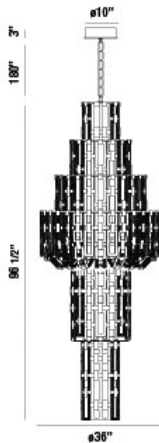

## VIVIANA, 36" ROUND CHANDELIER

### PRODUCT DETAILS

No.	:	33741-017
Product Color	:	CHROME
Product Material	:	METAL
Shade / Accent Colour	:	CLEAR
Shade / Accent Material	:	HAND PRESSED GLASS
Diameter	:	36"
Height	:	96.5"
Overall Height	:	279.5"
Weight	:	243.5LBS

### LIGHT SOURCE DETAILS

Number of Bulbs	:	26
Light Source	:	INCANDESCENT
Light Source Type	:	B10
Input Voltage	:	120V
Bulb Voltage	:	120V
Socket Type	:	E12
Wattage	:	40W
Total Wattage	:	1040W
Bulb Included	:	NO
Dimmable	:	YES

### TECHNICAL DETAILS

Hanging Support Type	:	CHAIN
Hanging Support Length	:	180"
Canopy / Backplate Height	:	3"
Canopy / Backplate Dia.	:	10"
IP Rating	:	DRY
Location	:	DRY
Approval	:	