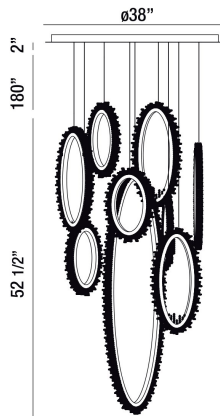

SCOPPIA, 38" ROUND CHANDELIER

PRODUCT DETAILS

No.	:	33732-015
Product Color	:	CHROME
Product Material	:	METAL
Shade / Accent Colour	:	CLEAR
Shade / Accent Material	:	MULTIPLE FACET CRYSTAL BEADS
Diameter	:	38"
Height	:	52.5"
Overall Height	:	234.5"
Weight	:	50LBS

LIGHT SOURCE DETAILS

Light Source Type	:	INTEGRATED LED
Input Voltage	:	120V
Bulb Voltage	:	120V
Socket Type	:	LED
Total Wattage	:	213W
Delivered Lumens	:	1735LM
Kelvin	:	3500K
CRI	:	90+
Dimmable	:	YES

OPTIONS AVAILABLE

ITEM NO.	FINISH	SHADE
33732-015	CHROME	CLEAR

TECHNICAL DETAILS

Hanging Support Type	:	AIRCRAFT CABLE
Hanging Support Length	:	180"
Canopy / Backplate Height	:	2"
Canopy / Backplate Dia.	:	38"
IP Rating	:	DRY
Location	:	DRY
Approval	:	