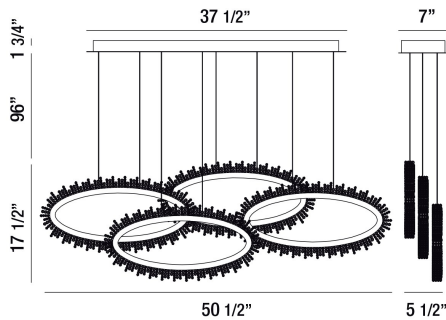

SCOPPIA, 51" LINEAR CHANDELIER

PRODUCT DETAILS

No.	:	33731-018
Product Color	:	CHROME
Product Material	:	METAL
Shade / Accent Colour	:	CLEAR
Shade / Accent Material	:	MULTIPLE FACET CRYSTAL BEADS
Length	:	50.5"
Width	:	5.5"
Height	:	17.5"
Overall Height	:	115.25"
Weight	:	19.8LBS

LIGHT SOURCE DETAILS

Light Source Type	:	INTEGRATED LED
Input Voltage	:	120V
Bulb Voltage	:	120V
Socket Type	:	LED
Total Wattage	:	92W
Delivered Lumens	:	1375LM
Kelvin	:	3500K
CRI	:	90+
Dimmable	:	YES

OPTIONS AVAILABLE

ITEM NO.	FINISH	SHADE
33731-018	CHROME	CLEAR

TECHNICAL DETAILS

Hanging Support Type	:	AIRCRAFT CABLE
Hanging Support Length	:	96"
Canopy / Backplate Length	:	37.5"
Canopy / Backplate Height	:	1.75"
Canopy / Backplate Width	:	7"
IP Rating	:	DRY
Location	:	DRY
Approval	:	