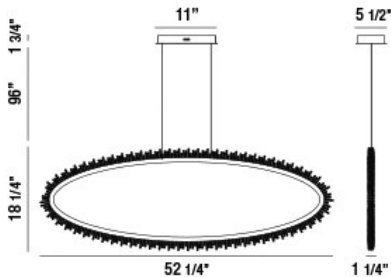

SCOPPIA, 52IN INTEGRATED LED LINEAR CHANDELIER

PRODUCT DETAILS

No.	:	33730-011
Product Color	:	CHROME
Product Material	:	METAL
Shade / Accent Colour	:	CLEAR
Shade / Accent Material	:	CRYSTAL BEAD
Length	:	52.25"
Width	:	1.25"
Height	:	18.25"
Overall Height	:	116"
Weight	:	7LBS

LIGHT SOURCE DETAILS

Number of Bulbs	:	1
Light Source	:	LED
Light Source Type	:	INTEGRATED LED
Input Voltage	:	120V
Bulb Voltage	:	120V
Socket Type	:	INTEGRATED
Wattage	:	1 X 57W
Total Wattage	:	57W
Delivered Lumens	:	800LM
Kelvin	:	3500K
CRI	:	90
Bulb Included	:	YES
Dimmable	:	YES

OPTIONS AVAILABLE

ITEM NO.	FINISH	SHADE
33730-011	CHROME	CLEAR

TECHNICAL DETAILS

Hanging Support Type	:	AIRCRAFT CABLE
Canopy / Backplate Length	:	11"
Canopy / Backplate Height	:	1.75"
Canopy / Backplate Width	:	5.5"
IP Rating	:	IP22
Location	:	DRY
Approval	:	
Beam Angle	:	360