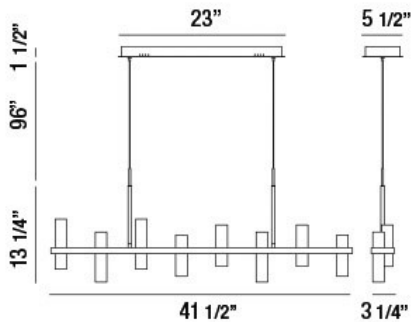

NETTO, 8-LIGHT 42IN INTEGRATED LED LINEAR CHANDELIER

PRODUCT DETAILS

No.	:	33723-013
Product Color	:	CHROME
Product Material	:	METAL
Shade / Accent Colour	:	WHITE
Shade / Accent Material	:	ACRYLIC
Length	:	41.5"
Width	:	3.25"
Height	:	13.25"
Overall Height	:	110.75"
Weight	:	12.1LBS

LIGHT SOURCE DETAILS

Number of Bulbs	:	16
Light Source	:	LED
Light Source Type	:	INTEGRATED LED
Input Voltage	:	120V
Bulb Voltage	:	120V
Socket Type	:	INTEGRATED
Wattage	:	16 X 4W
Total Wattage	:	32W
Delivered Lumens	:	1920LM
Kelvin	:	3000K
CRI	:	90
Bulb Included	:	YES
Dimmable	:	YES

OPTIONS AVAILABLE

ITEM NO.	FINISH	SHADE
33723-013	CHROME	CLEAR

TECHNICAL DETAILS

Hanging Support Type	:	AIRCRAFT CABLE
Hanging Support Length	:	96"
Canopy / Backplate Length	:	23"
Canopy / Backplate Height	:	1.5"
Canopy / Backplate Width	:	5.5"
Driver	:	WAIBERLON
IP Rating	:	IP22
Location	:	DRY
Approval	:	
Title 24	:	YES
Beam Angle	:	360