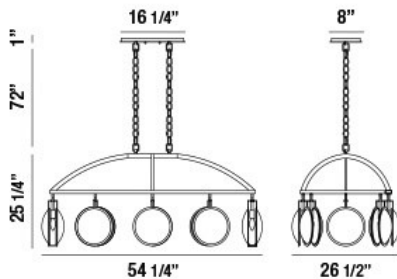

## HAVENDALE, 54" OVAL CHANDELIER

### PRODUCT DETAILS

No.	:	33713-014
Product Color	:	POLISHED NICKEL
Product Material	:	METAL
Shade / Accent Colour	:	NICKEL
Shade / Accent Material	:	GLASS
Length	:	54.25"
Width	:	26.5"
Height	:	25.25"
Overall Height	:	98.25"
Weight	:	42LBS

### TECHNICAL DETAILS

Hanging Support Type	:	CHAIN
Hanging Support Length	:	72"
Canopy / Backplate Length	:	16.25"
Canopy / Backplate Height	:	1"
Canopy / Backplate Width	:	8"
IP Rating	:	DRY
Location	:	DRY
Approval	:	