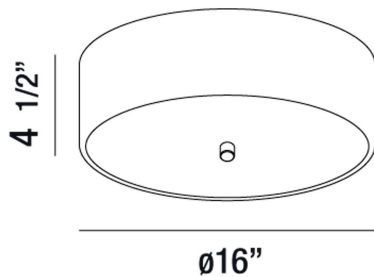

ELEMENT, 16" CEILING MOUNT

PRODUCT DETAILS

No.	:	33227-30-016
Product Color	:	BRUSHED NICKEL
Shade / Accent Colour	:	WHITE ACRYLIC
Diameter	:	16"
Height	:	4.5"
Weight	:	5.8lbs

LIGHT SOURCE DETAILS

Light Source Type	:	INTEGRATED LED
Input Voltage	:	120V
Bulb Voltage	:	120V
Total Wattage	:	30W
Initial Lumens	:	3150lm
Kelvin	:	3000K
CRI	:	80
Dimmable	:	Yes

OPTIONS AVAILABLE

ITEM NO.	FINISH	SHADE
33227-30-016	BRUSHED NICKEL	WHITE ACRYLIC

TECHNICAL DETAILS

Location	:	DRY
Approval	:	
Beam Angle	:	120

PROJECT INFORMATION

 Job Name: Date: Category:

 Comments: