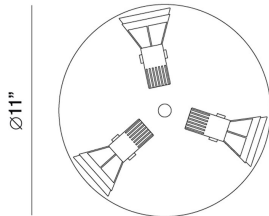

### PRODUCT DETAILS

No.	:	32753-011
Product Color	:	SATIN NICKEL
Shade / Accent Colour	:	FROST
Diameter	:	11"
Height	:	5"
Weight	:	3.2lbs

### TECHNICAL DETAILS

IP Rating	:	20
Location	:	DRY
Approval	:	
Title 24	:	Yes
Beam Angle	:	60
Vertical Adjustment	:	90
Horizontal Adjustment	:	350