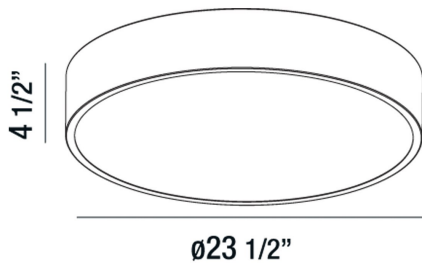

PROJECT INFORMATION

Job Name: Date: Category:

Comments: