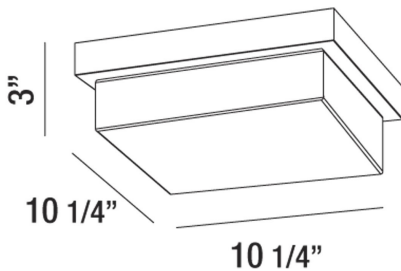

BARLOW, 10" CEILING MOUNT

PRODUCT DETAILS

No.	:	32672-015
Product Color	:	CHROME
Shade / Accent Colour	:	ACRYLIC
Length	:	10.25"
Width	:	10.25"
Height	:	3"
Weight	:	4.4LBS

LIGHT SOURCE DETAILS

Light Source Type	:	INTEGRATED LED
Input Voltage	:	120V
Bulb Voltage	:	120V
Total Wattage	:	13W
Kelvin	:	3000K
CRI	:	80
Dimmable	:	YES

OPTIONS AVAILABLE

ITEM NO.	FINISH	SHADE
32672-015	CHROME	WHITE ACRYLIC

TECHNICAL DETAILS

IP Rating	:	20
Location	:	DRY
Approval	:	

PROJECT INFORMATION

Job Name: Date: Type:

Comments: