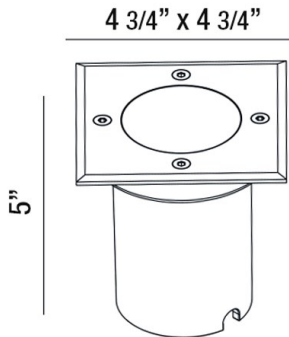

PROJECT INFORMATION

Job Name: Date: Type:

Comments: