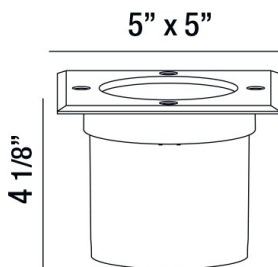

PROJECT INFORMATION

Job Name: Date: Type:

Comments: