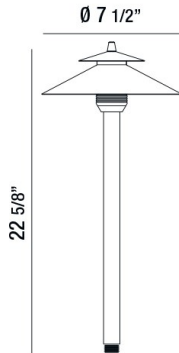

OPTIONS AVAILABLE

ITEM NO.	FINISH	SHADE
31939-010	BRONZE