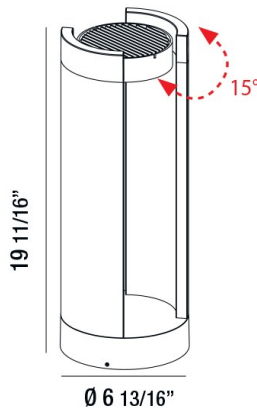

DANYON, BOLLARD, 15W, LED

PRODUCT DETAILS

No.	:	31922-029
Product Color	:	GRAPHITE GREY
Shade / Accent Colour	:	GREY
Diameter	:	6.8125"
Height	:	19.6875"
Weight	:	5.2LBS

LIGHT SOURCE DETAILS

Number of Bulbs	:	1
Light Source	:	LED
Light Source Type	:	INTEGRATED LED
Input Voltage	:	120V
Bulb Voltage	:	120V
Socket Type	:	LED
Wattage	:	1 X 15W
Total Wattage	:	15W
Delivered Lumens	:	370LM
Kelvin	:	3000K
CRI	:	80
Bulb Included	:	YES
Dimmable	:	NO

OPTIONS AVAILABLE

ITEM NO.	FINISH	SHADE
31922-029	GRAPHITE GREY	
31922-041	BLACK	FROST PC

TECHNICAL DETAILS

IP Rating	:	65
Location	:	WET
Approval	:	
Title 24	:	YES

PROJECT INFORMATION

 Job Name: Date: Type: