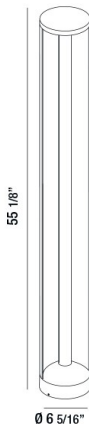

REZA, BOLLARD, 30W, LED

PRODUCT DETAILS

No.	:	31919-029
Product Color	:	GRAPHITE GREY
Diameter	:	6.3125"
Height	:	55.125"
Weight	:	9.3lbs

LIGHT SOURCE DETAILS

Light Source Type	:	INTEGRATED LED
Input Voltage	:	120V
Bulb Voltage	:	120V
Socket Type	:	LED
Total Wattage	:	30W
Delivered Lumens	:	791lm
Kelvin	:	3000K
CRI	:	80
Dimmable	:	No

OPTIONS AVAILABLE

ITEM NO.	FINISH	SHADE
31919-029	GRAPHITE GREY	

TECHNICAL DETAILS

IP Rating	:	65
Location	:	WET
Approval	:	
Title 24	:	Yes

PROJECT INFORMATION

 Job Name: Date: Type:

 Comments: