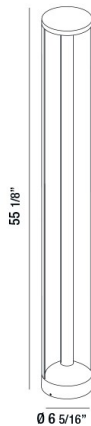

OPTIONS AVAILABLE

ITEM NO.	FINISH	SHADE
31919-029	GRAPHITE GREY